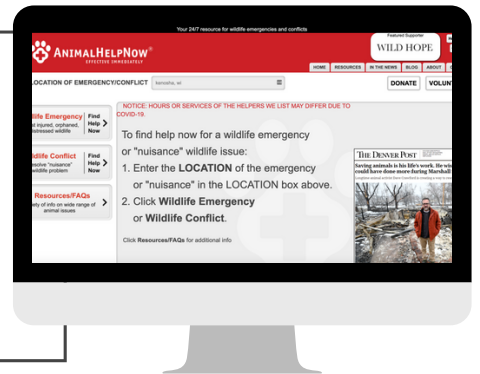

Download the **Animal Help Now!** app on the iPhone App Store or Google Play Store to access contact information for local wildlife rehabilitators based on your location.

This educational resource was created by Badgerland Reptile Rescue.

facebook.com/BadgerlandReptileRescue
BadgerlandRescue.org