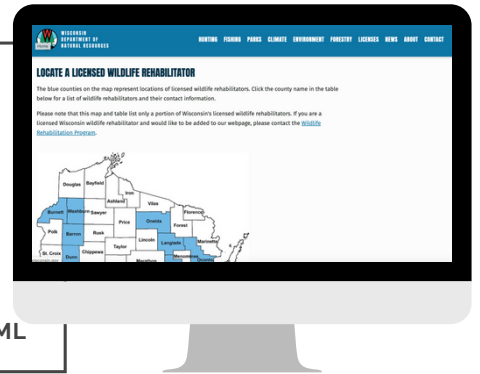

"HELP! I FOUND AN INJURED WILD ANIMAL!"

RESOURCE LIST

WISCONSIN WILDLIFE REHABILITATORS

The Wisconsin Department of Natural Resources maintains an active directory of licensed wildlife rehabilitators throughout the state.

[HTTPS://DNR.WISCONSIN.GOV/TOPIC/WILDLIFEHABITAT/DIRECTORY.HTML](https://dnr.wisconsin.gov/topic/wildlifehabitats/directory.html)